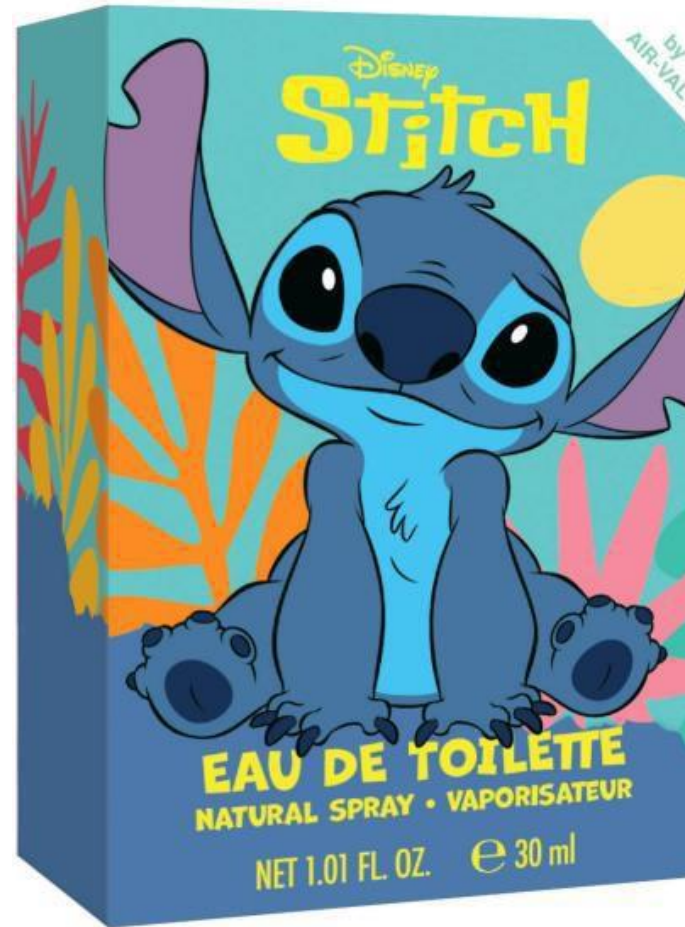

# MARVEL

9703 CAPTAIN AMERICA EDT 30 ML

Kids Licensed

**AVAILABLE**

**9411 BATMAN & JOKER SPRAY EDT 30 ML (BOX)**

New!

AVAILABLE

9260 I AM GROOT SPRAY EDT 30 ML (BOX)

# Disney Stitch

New!

**AVAILABLE**

**9341** STITCH SPRAY EDT 30 ML (BOX)